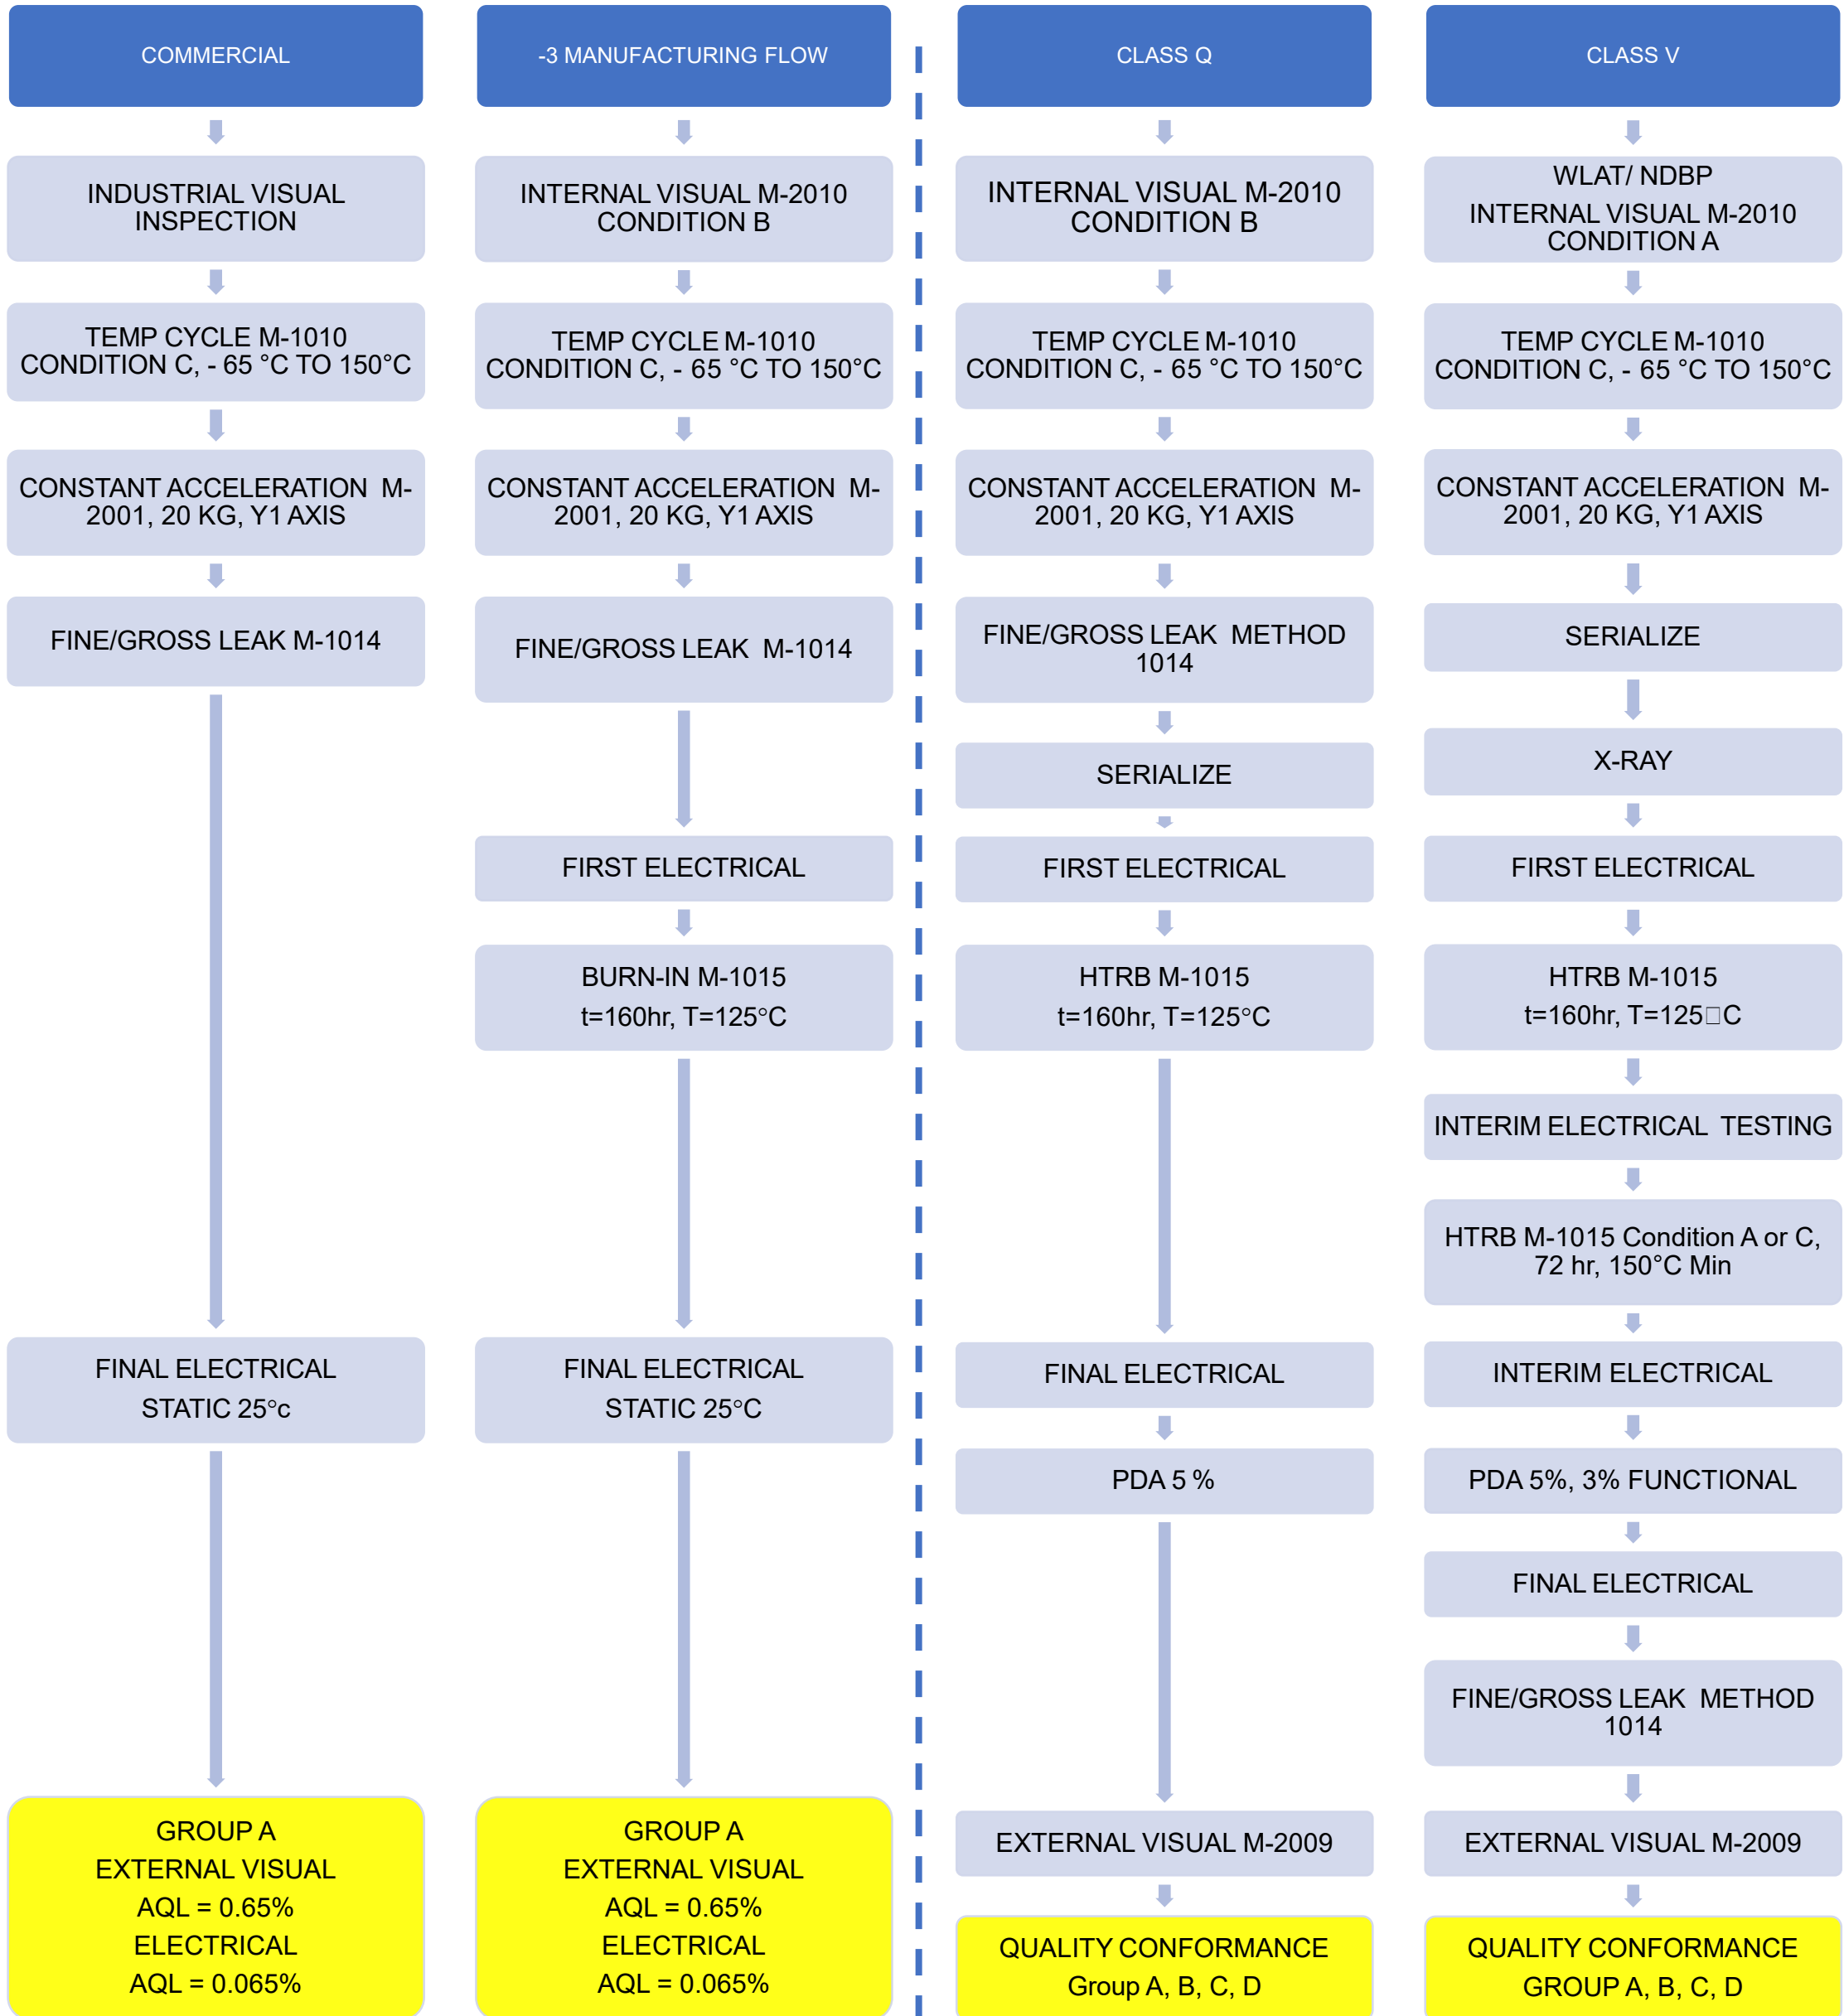

Hermetic Commercial / Military Test Flow Comparison Guide

SCD / Custom Flows Available

Note: This document is subject to DLA flow changes.

108 Pratts Junction Road
Sterling, MA 01564
P: 978-422-7641
www.escomponents.com
sales@escomponents.com